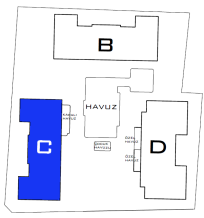

B-BLOK

Fiyat Listesi (Lansman)

	(25) (4+1) 257.00 m ² 650.000€		(29) SOLD			(32) (4+1) 257 m ² SOLD		
Çatı Katı								
3. Kat	(25) Dublex Alt Kat 47.50 m ² 650.000€	(26) (1+1) 49 m ² i	(27) SOLD	(28) (1+1) 46,50 m ² SOLD	(29) SOLD	(30) (1+1) 44.30 m ² 229.000€	(31) (1+1) 49.00 m ² 249.000€	(32) Dublex Alt Kat (4+1) 257 m ² SOLD
2. Kat	(17) (1+1) 47.00 m ² 211.500€	(18) SOLD	(19) (1+1) 44,50 m ² SOLD (M)	(20) (1+1) 47,50 m ² SOLD (M)	(21) (1+1) 47.50 m ² SOLD (M)	(22) (1+1) 44.50 m ² SOLD	(23) SOLD	(24) (1+1) 47.00 m ² 212.500€
1. Kat	(9) (1+1) 47.00 m ² 205.500€	(10) SOLD	(11) (1+1) 44,50 m ² SOLD	(12) SOLD	(13) (1+1) 47.50 m ² SOLD	(14) (1+1) 44.30 m ² 219.000€	(15) SOLD	(16) (1+1) 47.00 m ² 206.500€
Zemin Kat	(1) (1+1) 47.00 m ² 199.500€	(2) (1+1) 49.00 m ² SOLD	(3) (1+1) 44,50 m ² SOLD	(4) (1+1) 47,50 m ² SOLD	(5) (1+1) 47.50 m ² SOLD	(6) (1+1) 44,50 m ² SOLD	(7) (1+1) 49.00 m ² SOLD	(8) (1+1) 47.00 m ² 199.500€

Bahçe Kat

Sosyal Alan

Fiyat Listesi

Çatı Katı	(25) (2+1) 110 m ² SOLD	(26) (3+1) 156 m ² SOLD	(27) SOLD	(28) (1+1) 48 m ² SOLD	(29) (1+1) 48 m ² SOLD	(30) (1+1) 51 m ² SOLD	(31) (4+1) 236 m ² SOLD	
3. Kat	(24) (1+1) 53 m ² 241.500€	(25) Dublex Alt Kat 47 m ² SOLD	(26) Dublex Alt Kat 40 m ² SOLD	(27) SOLD	(28) (1+1) 48 m ² SOLD	(29) (1+1) 48 m ² SOLD	(30) (1+1) 51 m ² SOLD	(31) Dublex Alt Kat 47 m ² SOLD
2. Kat	(16) (1+1) 53 m ² SOLD	(17) ⓘ (1+1) 48 m ² SOLD	(18) (1+1) 40 m ² SOLD	(19) (1+1) 40 m ² SOLD	(20) (1+1) 40 m ² SOLD	(21) (1+1) 40 m ² SOLD	(22) (1+1) 43 m ² 220.000€	(23) (1+1) 47 m ² SOLD
1. Kat	(9) (1+1) 53 m ² 229.500€	(10) (1+1) 48 m ² SOLD	(11) (1+1) 40 m ² SOLD	(12) (1+1) 40 m ² SOLD	(13) (1+1) 40 m ² SOLD	(14) (1+1) 40 m ² SOLD	(15) SOLD	
Zemin Kat	(1) (1+1) 53 m ² 223.500€	(2) (M) (1+1) 48 m ² SOLD	(3) (1+1) 40 m ² SOLD	(4) (1+1) 40 m ² SOLD	(5) (1+1) 48 m ² SOLD	(6) SOLD	(7) (1+1) 43 m ² SOLD	(8) (1+1) 47 m ² SOLD